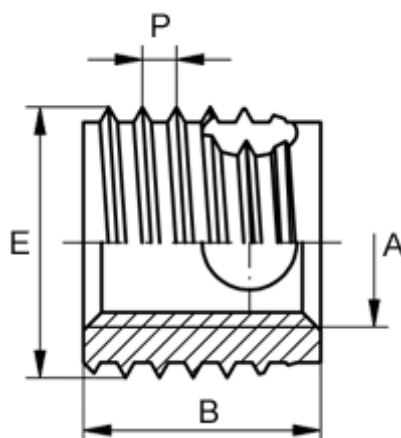

Article number: 12304000140110
Description: KLEE-coil 304 000 140.110
M14 Hardened/zinc-plated blue

Measures

Female thread A	= M14
Female thread DIN	= 72502
Female thread P	= 1.25
Length B	= 9
Male thread E	= 17.7
Recommended bore diameter	= 17
Thread pitch P	= 1.25